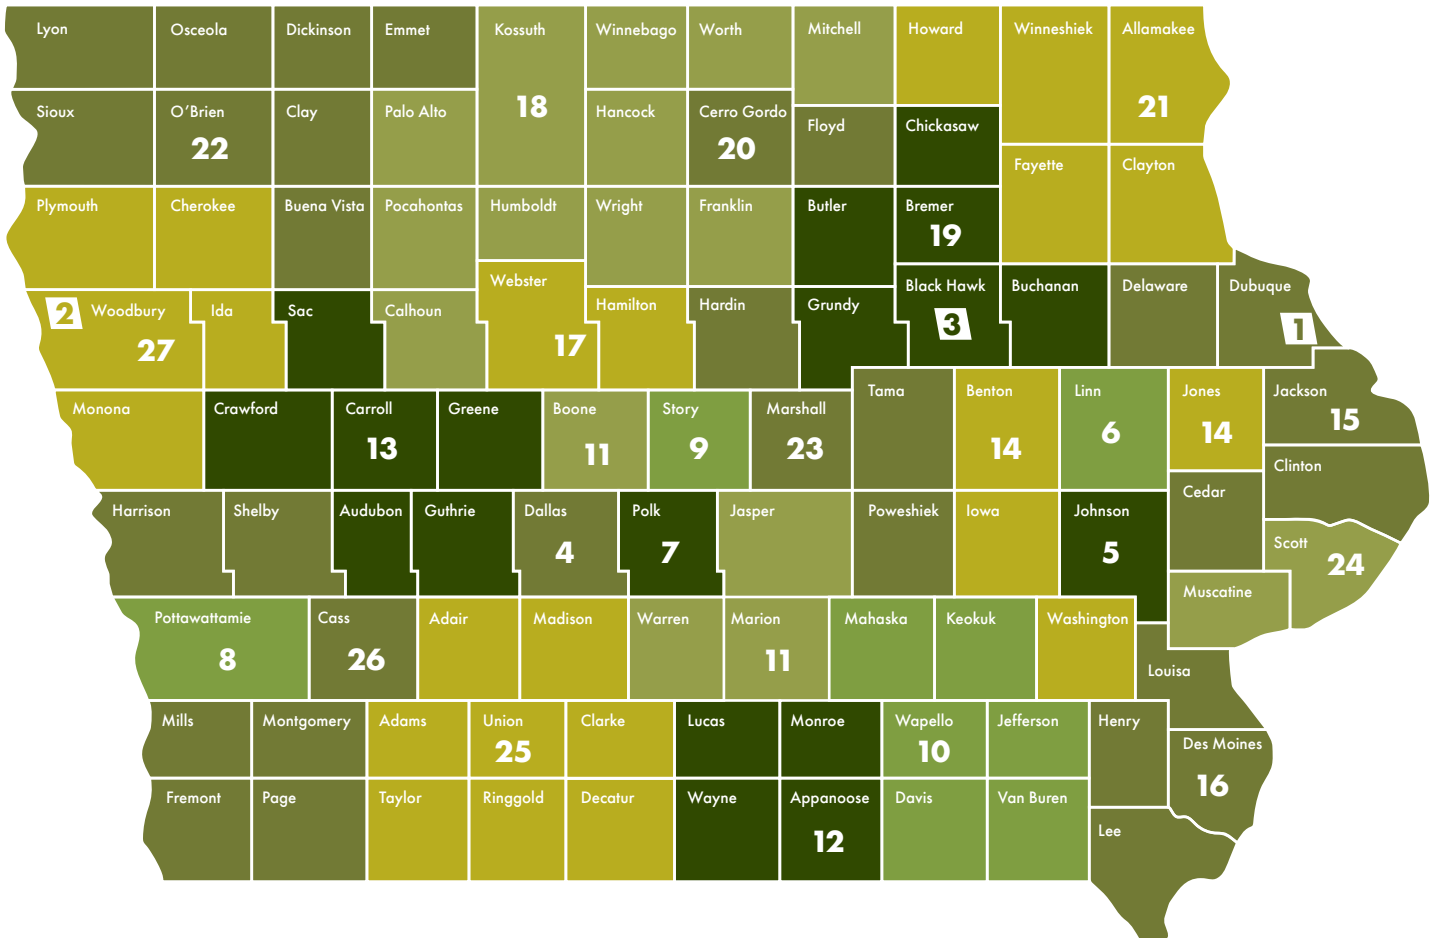

LOCAL HOUSING TRUST FUND MAP

IOWA FINANCE AUTHORITY

CITY

- 1** City of Dubuque Housing Trust Fund
- 2** Sioux City Local Housing Trust Fund
- 3** Waterloo Housing Trust Fund

COUNTY

- 4** Dallas County Local Housing Trust Fund, Inc.
- 5** Housing Trust Fund of Johnson County
- 6** Housing Trust Fund for Linn County
- 7** Polk County Housing Trust Fund
- 8** Pottawattamie County Housing Trust Fund
- 9** Story County Housing Trust Fund